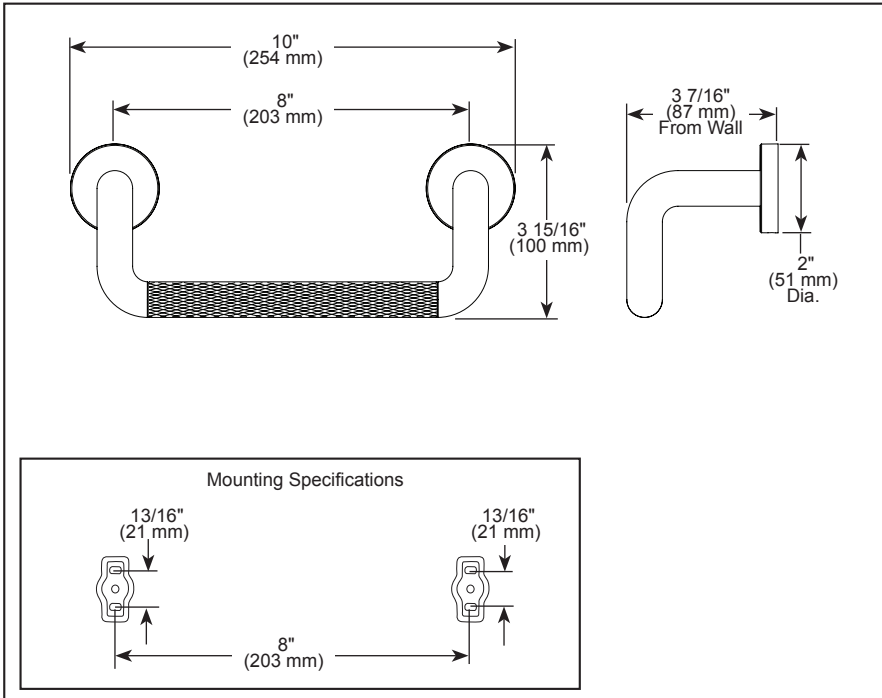

▲ Designate proper finish suffix